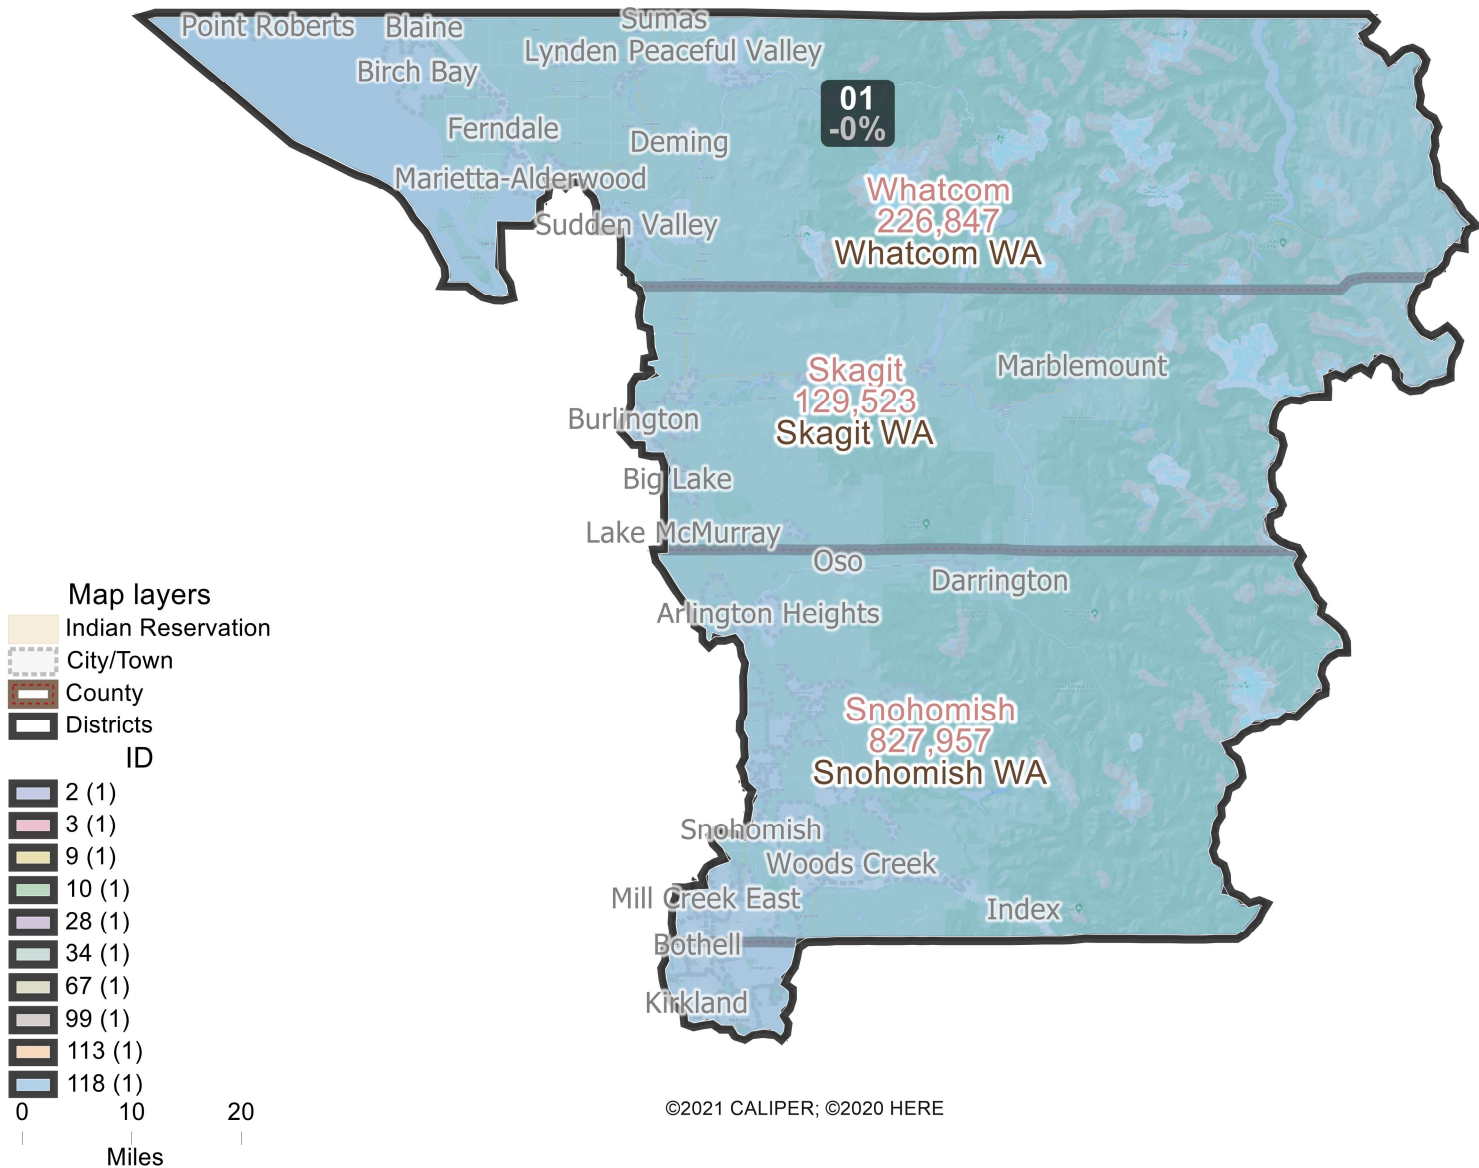

# District: 01

Field	Value
District	01
Population	770526
Deviation	-2
% Deviation	-0%
Total CVAP 19	504447.20
% Total CVAP 19	65.47%
NH CVAP 19	474650.08
% NH CVAP 19	61.6%
NH White CVAP 19	410867.82
% NH White CVAP 19	53.32%
NH Black CVAP 19	7932.81
% NH Black CVAP 19	1.03%
NH Asian CVAP 19	41065.49
% NH Asian CVAP 19	5.33%
H CVAP 19	29718.82
% H CVAP 19	3.86%
18+_AP_Wht	469134
% 18+_AP_Wht	60.88%
18+_AP_BlK	13589
% 18+_AP_BlK	1.76%
18+_AP_Ind	18927
% 18+_AP_Ind	2.46%
18+_AP_Asn	87101
% 18+_AP_Asn	11.3%
H18+_Pop	50287
% H18+_Pop	6.53%
AP_Wht	603291
% AP_Wht	78.3%
AP_BlK	21638
% AP_BlK	2.81%
AP_Ind	26929
% AP_Ind	3.49%
AP_Asn	124614
% AP_Asn	16.17%
Hispanic Origin	77841

**01**  
-0%

Whatcom  
226,847  
Whatcom WA

Skagit  
129,523  
Skagit WA

Snohomish  
827,957  
Snohomish WA

Point Roberts Blaine Sumas  
Birch Bay Lynden Peaceful Valley

Ferndale Deming

Marietta-Alderwood Sudden Valley

Burlington

Big Lake

Lake McMurray

Oso

Darrington

Arlington Heights

Snohomish

Woods Creek

Mill Creek East

Index

Bothell

Kirkland