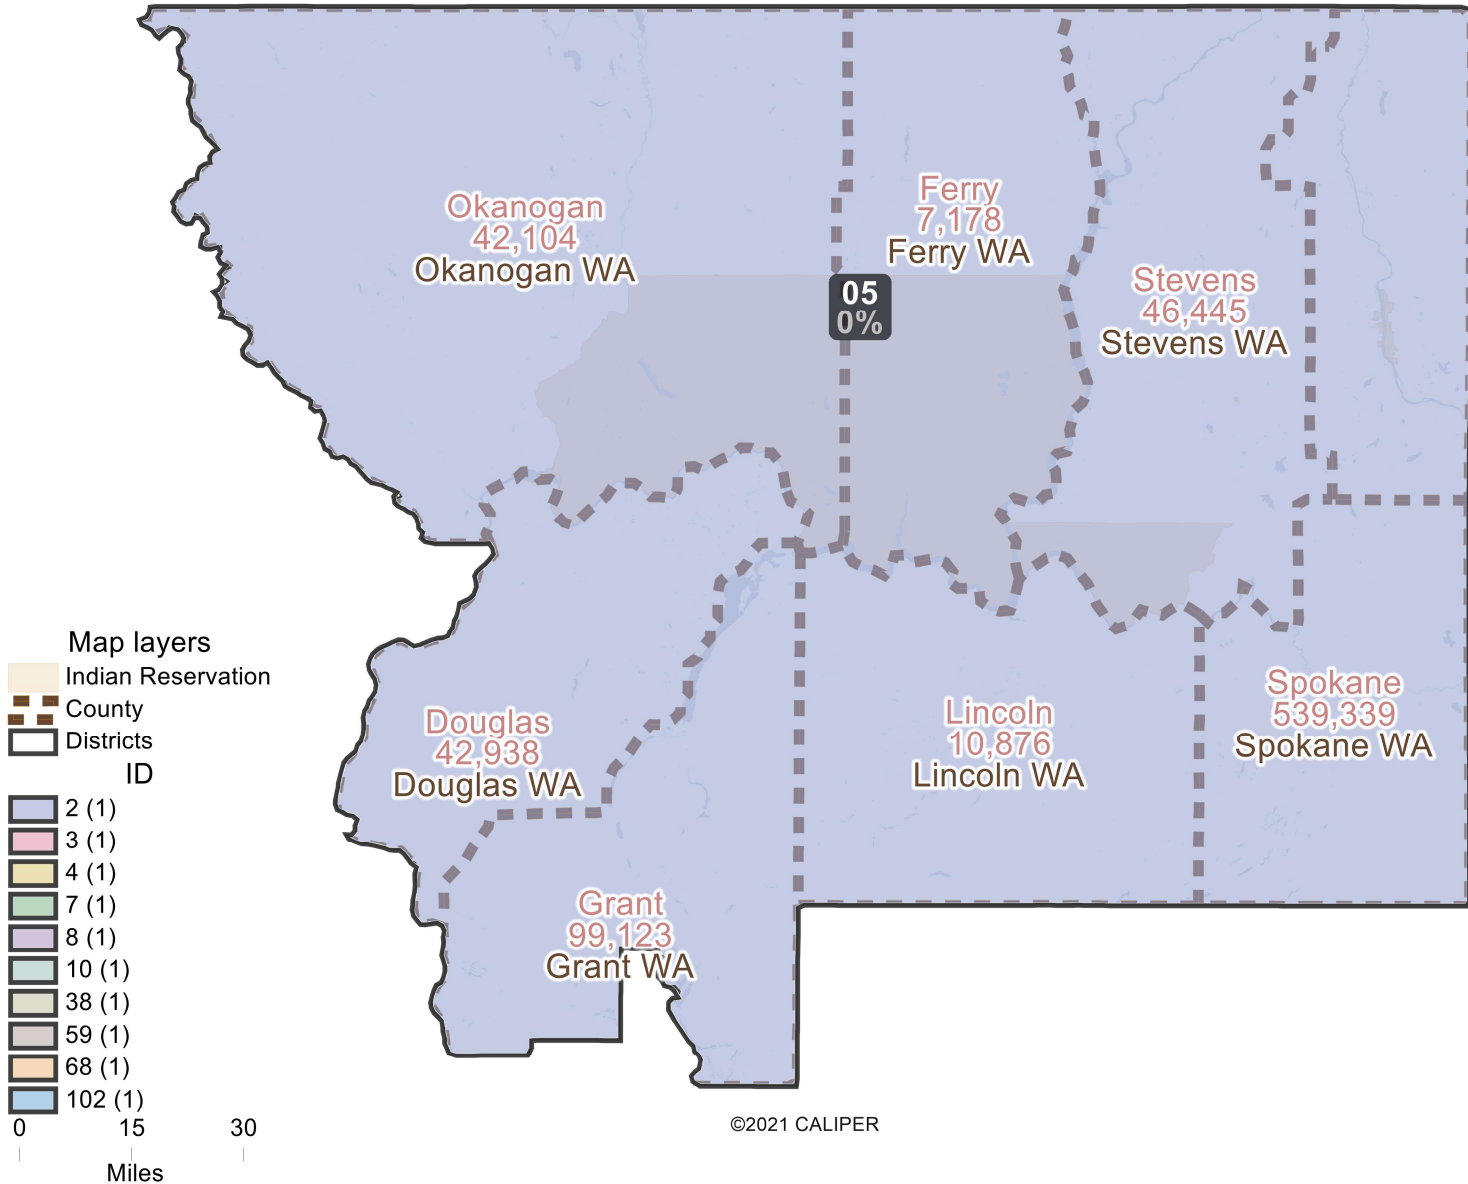

# District: 05

Field	Value
District	05
Population	770529
Deviation	1
% Deviation	0%
NH White CVAP 19	463512.14
% NH White CVAP 19	60.16%
NH Black CVAP 19	9533.03
% NH Black CVAP 19	1.24%
NH Asian CVAP 19	10740.92
% NH Asian CVAP 19	1.39%
H CVAP 19	33022.34
% H CVAP 19	4.29%
18+_AP_Wht	529927
% 18+_AP_Wht	68.77%
18+_AP_BlK	13967
% 18+_AP_BlK	1.81%
18+_AP_Ind	29934
% 18+_AP_Ind	3.88%
18+_AP_Asn	18452
% 18+_AP_Asn	2.39%
H18+_Pop	55920
% H18+_Pop	7.26%
AP_Wht	676716
% AP_Wht	87.82%
AP_BlK	22969
% AP_BlK	2.98%
AP_Ind	42466
% AP_Ind	5.51%
AP_Asn	26366
% AP_Asn	3.42%
Hispanic Origin	86725
% Hispanic Origin	11.26%
NH18+_Pop	541806
% NH18+_Pop	70.32%