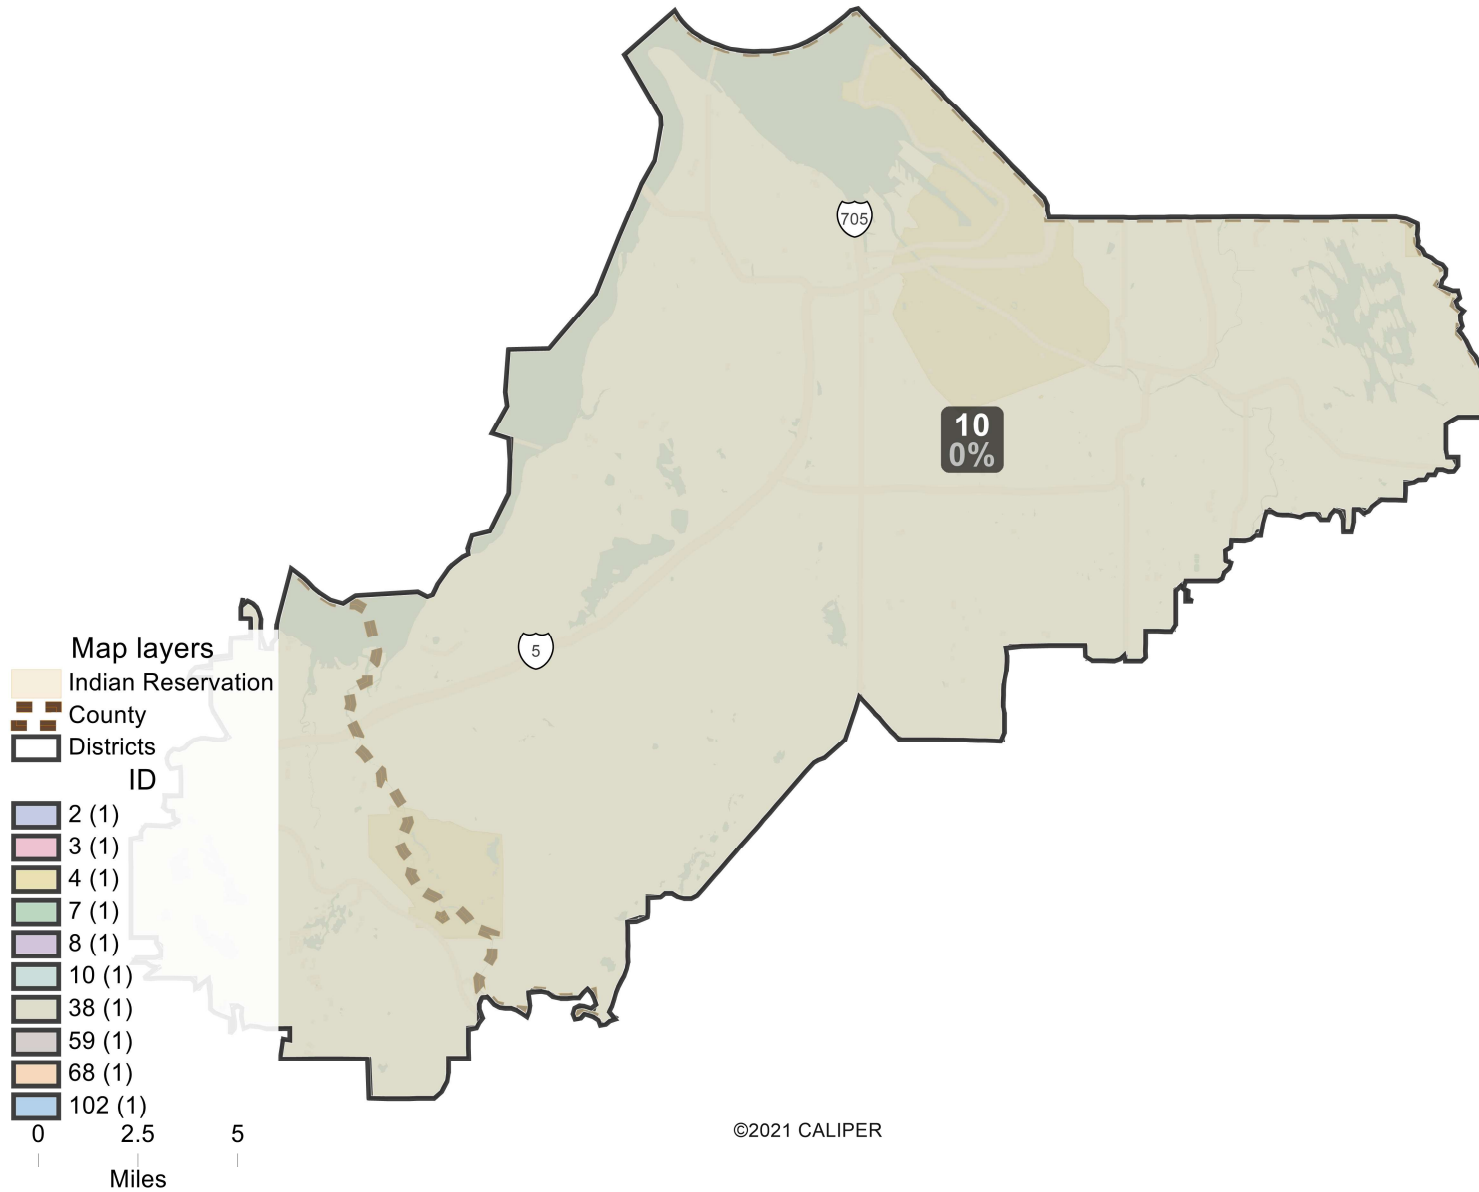

District: 10

Field	Value
District	10
Population	770531
Deviation	3
% Deviation	0%
NH White CVAP 19	369060.36
% NH White CVAP 19	47.9%
NH Black CVAP 19	48708.16
% NH Black CVAP 19	6.32%
NH Asian CVAP 19	43247.11
% NH Asian CVAP 19	5.61%
H CVAP 19	41067.50
% H CVAP 19	5.33%
18+_AP_Wht	436331
% 18+_AP_Wht	56.63%
18+_AP_BlK	63369
% 18+_AP_BlK	8.22%
18+_AP_Ind	23719
% 18+_AP_Ind	3.08%
18+_AP_Asn	67405
% 18+_AP_Asn	8.75%
H18+_Pop	66288
% H18+_Pop	8.6%
AP_Wht	558627
% AP_Wht	72.5%
AP_BlK	93705
% AP_BlK	12.16%
AP_Ind	33945
% AP_Ind	4.41%
AP_Asn	92245
% AP_Asn	11.97%
Hispanic Origin	102351
% Hispanic Origin	13.28%
NH18+_Pop	529447
% NH18+_Pop	68.71%