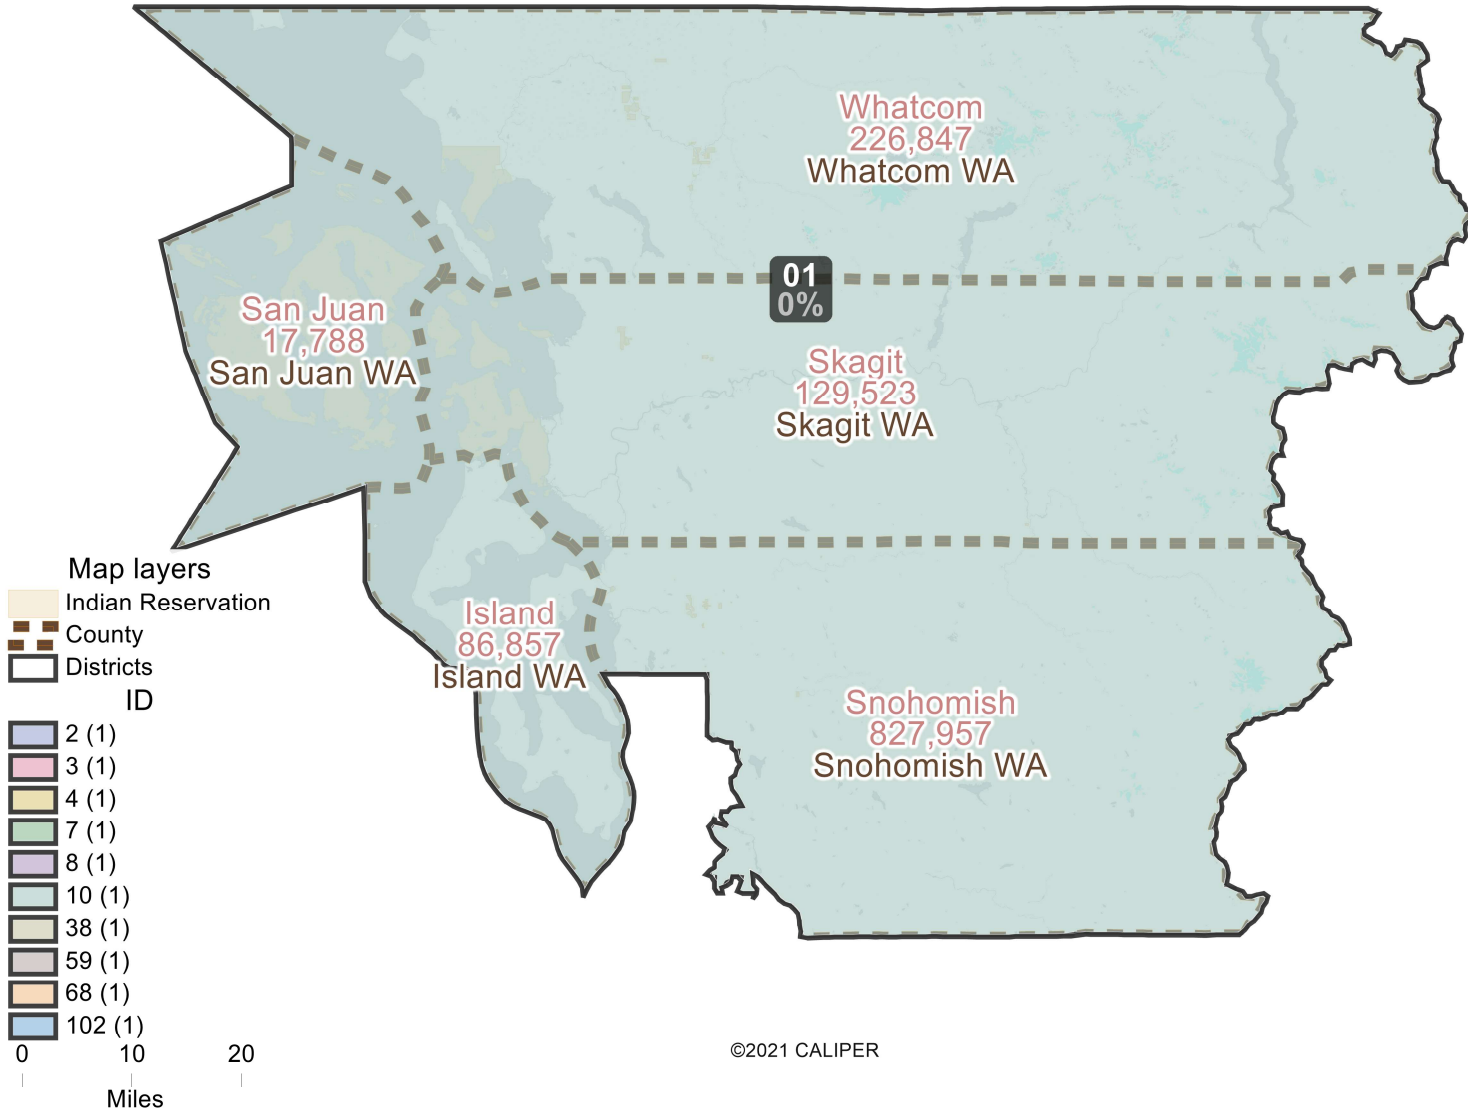

District: 01

Field	Value
District	01
Population	770532
Deviation	4
% Deviation	0%
NH White CVAP 19	469322.00
% NH White CVAP 19	60.91%
NH Black CVAP 19	8867.74
% NH Black CVAP 19	1.15%
NH Asian CVAP 19	21590.95
% NH Asian CVAP 19	2.8%
H CVAP 19	33756.16
% H CVAP 19	4.38%
18+_AP_Wht	529919
% 18+_AP_Wht	68.77%
18+_AP_Bl	12964
% 18+_AP_Bl	1.68%
18+_AP_Ind	24408
% 18+_AP_Ind	3.17%
18+_AP_Asn	35281
% 18+_AP_Asn	4.58%
H18+_Pop	56095
% H18+_Pop	7.28%
AP_Wht	668169
% AP_Wht	86.72%
AP_Bl	20570
% AP_Bl	2.67%
AP_Ind	34720
% AP_Ind	4.51%
AP_Asn	48916
% AP_Asn	6.35%
Hispanic Origin	87718
% Hispanic Origin	11.38%
NH18+_Pop	549506
% NH18+_Pop	71.32%

Whatcom
226,847
Whatcom WA

San Juan
17,788
San Juan WA

Skagit
129,523
Skagit WA

Island
86,857
Island WA

Snohomish
827,957
Snohomish WA

01
0%