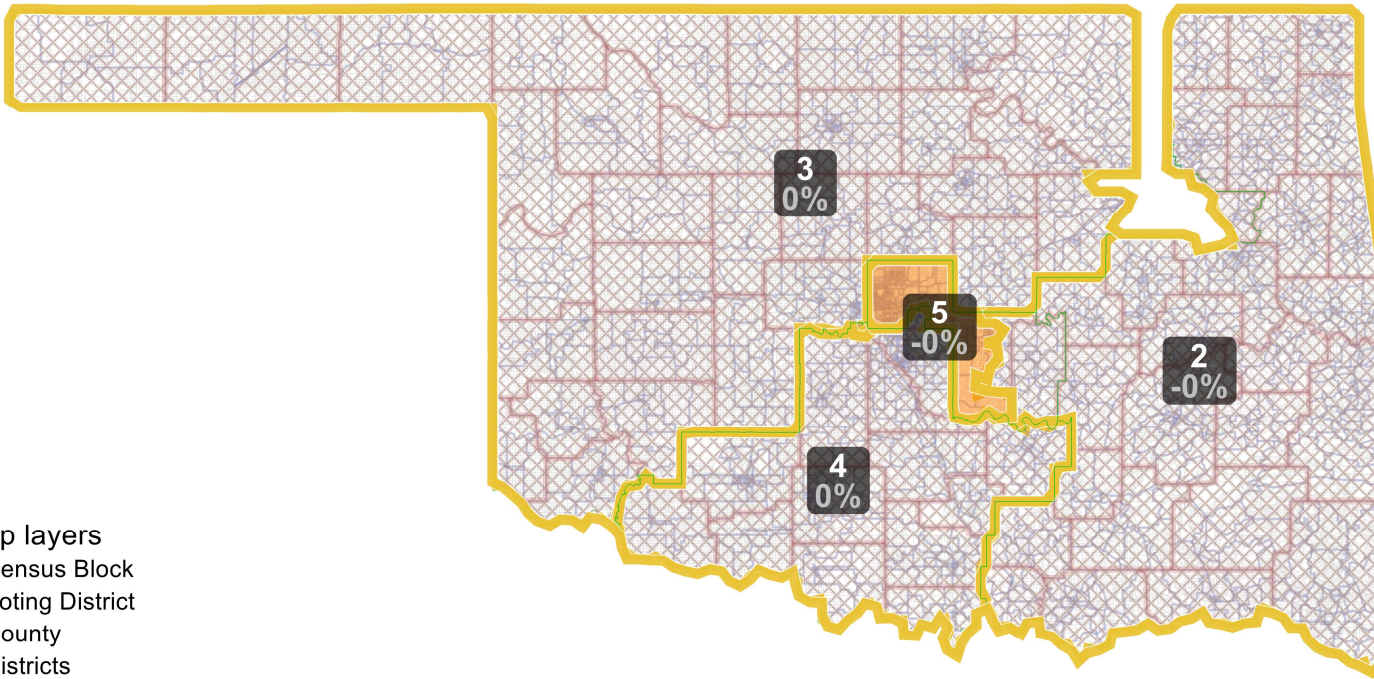

District: 5 and Vicinity

Field	Value
District	5
Population	791870
Deviation	-1
% Deviation	-0%
ernate Schwartzberg	2.28
Polsby Popper	0.19
Perimeter	282.42
Reock	0.27
NH_Wht	411223
% NH_Wht	51.93%
AP_BlK	134588
% AP_BlK	17%
AP_Ind	76706
% AP_Ind	9.69%
AP_Asn	35546
% AP_Asn	4.49%
AP_Hwn	2540
% AP_Hwn	0.32%
AP_Oth	119103
% AP_Oth	15.04%
Hispanic Origin	151521
% Hispanic Origin	19.13%
18+_Pop	598845
NH18+_Wht	339541
% NH18+_Wht	56.7%
18+_AP_BlK	92819
% 18+_AP_BlK	15.5%
18+_AP_Ind	52552
% 18+_AP_Ind	8.78%
18+_AP_Asn	25851
% 18+_AP_Asn	4.32%
18+_AP_Hwn	1613
% 18+_AP_Hwn	0.27%
18+_AP_Oth	78286
% 18+_AP_Oth	13.07%

Map layers

- Census Block
 - Voting District
 - County
 - Districts
 - Old Districts
- District**
- 1 (1)
 - 2 (1)
 - 3 (1)
 - 4 (1)
 - 5 (1)

0 40 80
Miles