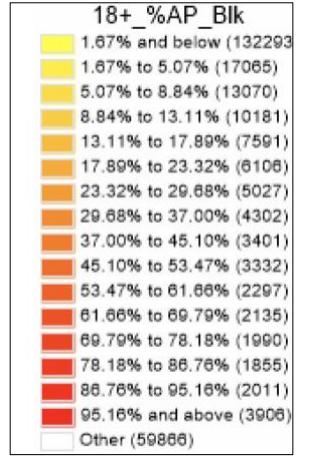

Selected Ohio Regions – Percent of 18+ Population, Black

Akron Area

Cleveland Area

Columbus Area

Cincinnati Area