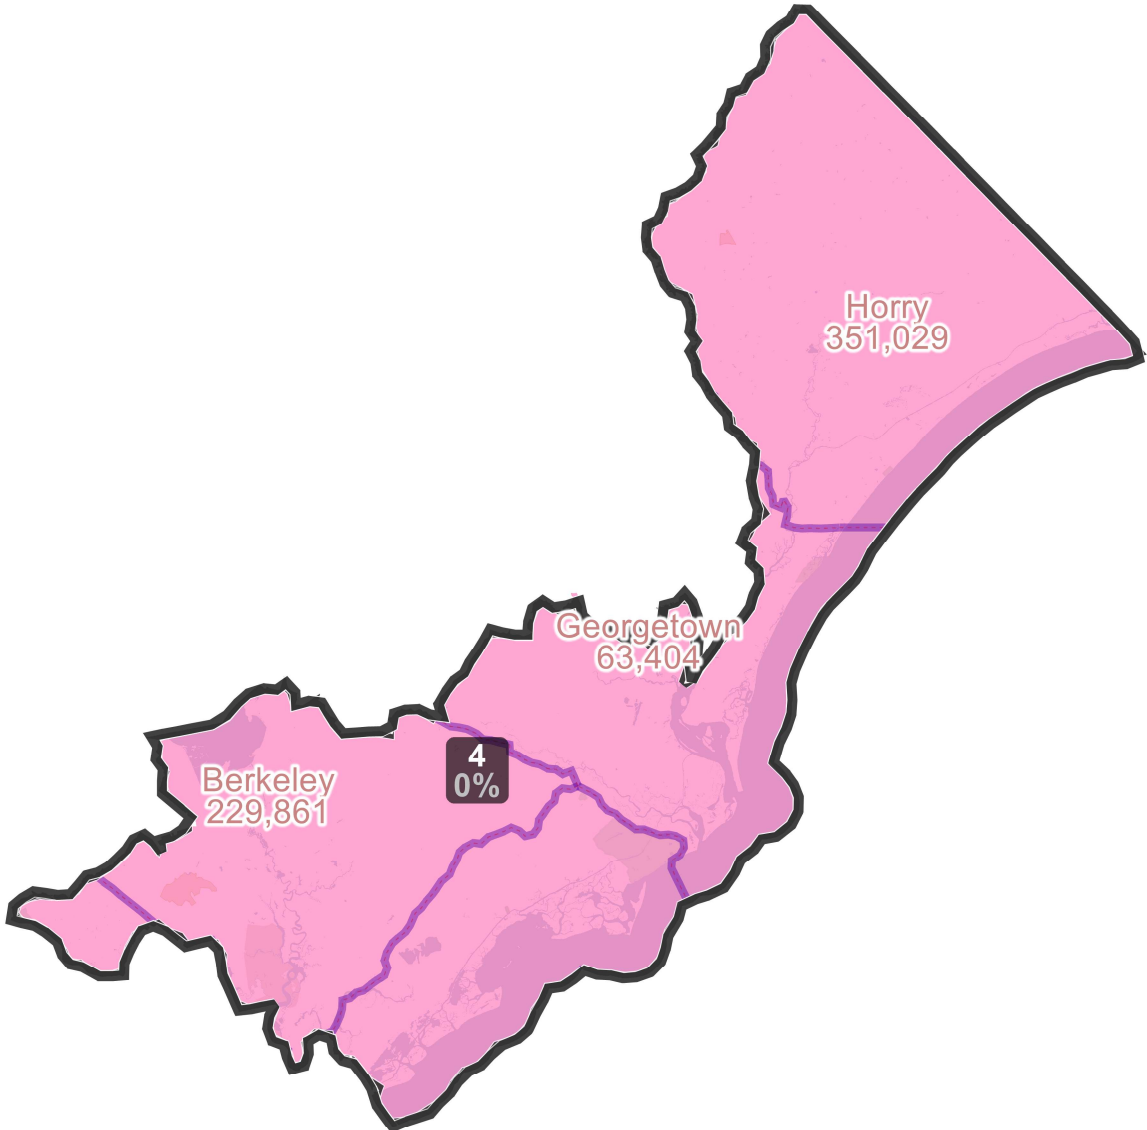

# District: 4

### Map layers

- County
- Districts
- District**
- 1 (1)
- 2 (1)
- 3 (1)
- 4 (1)
- 5 (1)
- 6 (1)
- 7 (1)

©2021 CALIPER; ©2020 HERE

Field	Value
District	4
Population	731,204
Deviation	0
% Deviation	0%
% H18+_Pop	5.8%
% D 20_Pres	37.8%
Total CVAP 19	525,400
% NH CVAP 19	97.1%
% NH White CVAP 19	78.0%
% NH Black CVAP 19	16.4%
% NH Asian CVAP 19	1.6%
% H CVAP 19	2.9%
Reock	0.29
White	529674
% White	72.44%
Black	111448
% Black	15.24%
18+_Pop	579850
18+_AP_BlK	88779
% 18+_AP_BlK	15.31%
H18+_Pop	33451
D 20_Pres	138677.46
R 20_Pres	227965.74
% R 20_Pres	62.18%
20_Pres	366643.21
% 20_Pres	50.14%
% Total CVAP 19	71.85%
NH CVAP 19	510027.97
NH White CVAP 19	410028.34
NH Black CVAP 19	86316.42
NH Asian CVAP 19	8386.85
H CVAP 19	15374.32
18+ pop 20	579832
% 18+ pop 20	79.3%