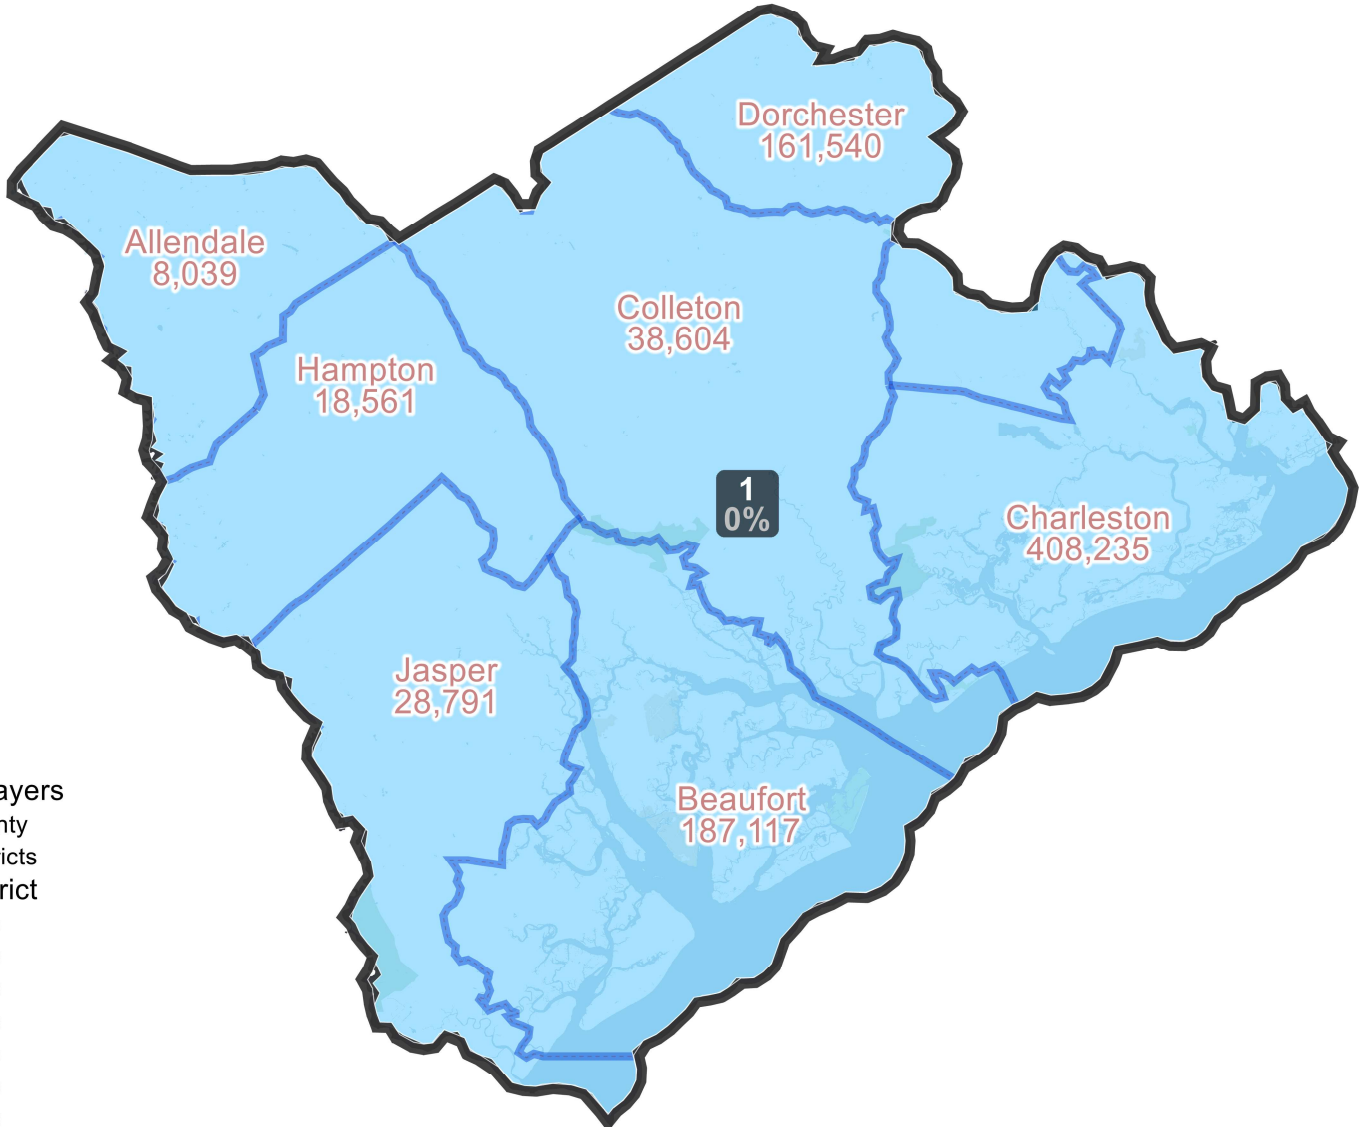

# District: 1

Field	Value
District	1
Population	731,204
Deviation	0
% Deviation	0%
% H18+_Pop	7.4%
% D 20_Pres	52.9%
Total CVAP 19	554,444
% NH CVAP 19	96.7%
% NH White CVAP 19	66.5%
% NH Black CVAP 19	28.0%
% NH Asian CVAP 19	1.3%
% H CVAP 19	3.3%
Reock	0.51
White	457574
% White	62.58%
Black	179112
% Black	24.5%
18+_Pop	586023
18+_AP_Bl	142818
% 18+_AP_Bl	24.37%
H18+_Pop	43594
D 20_Pres	194143.14
R 20_Pres	173001.57
% R 20_Pres	47.12%
20_Pres	367144.71
% 20_Pres	50.21%
% Total CVAP 19	75.83%
NH CVAP 19	536280.20
NH White CVAP 19	368519.86
NH Black CVAP 19	155115.53
NH Asian CVAP 19	7193.14
H CVAP 19	18208.67
18+ pop 20	586020
% 18+ pop 20	80.14%

**Map layers**

- County
- Districts

**District**

- 1 (1)
- 2 (1)
- 3 (1)
- 4 (1)
- 5 (1)
- 6 (1)
- 7 (1)

0 7.5 15  
Miles