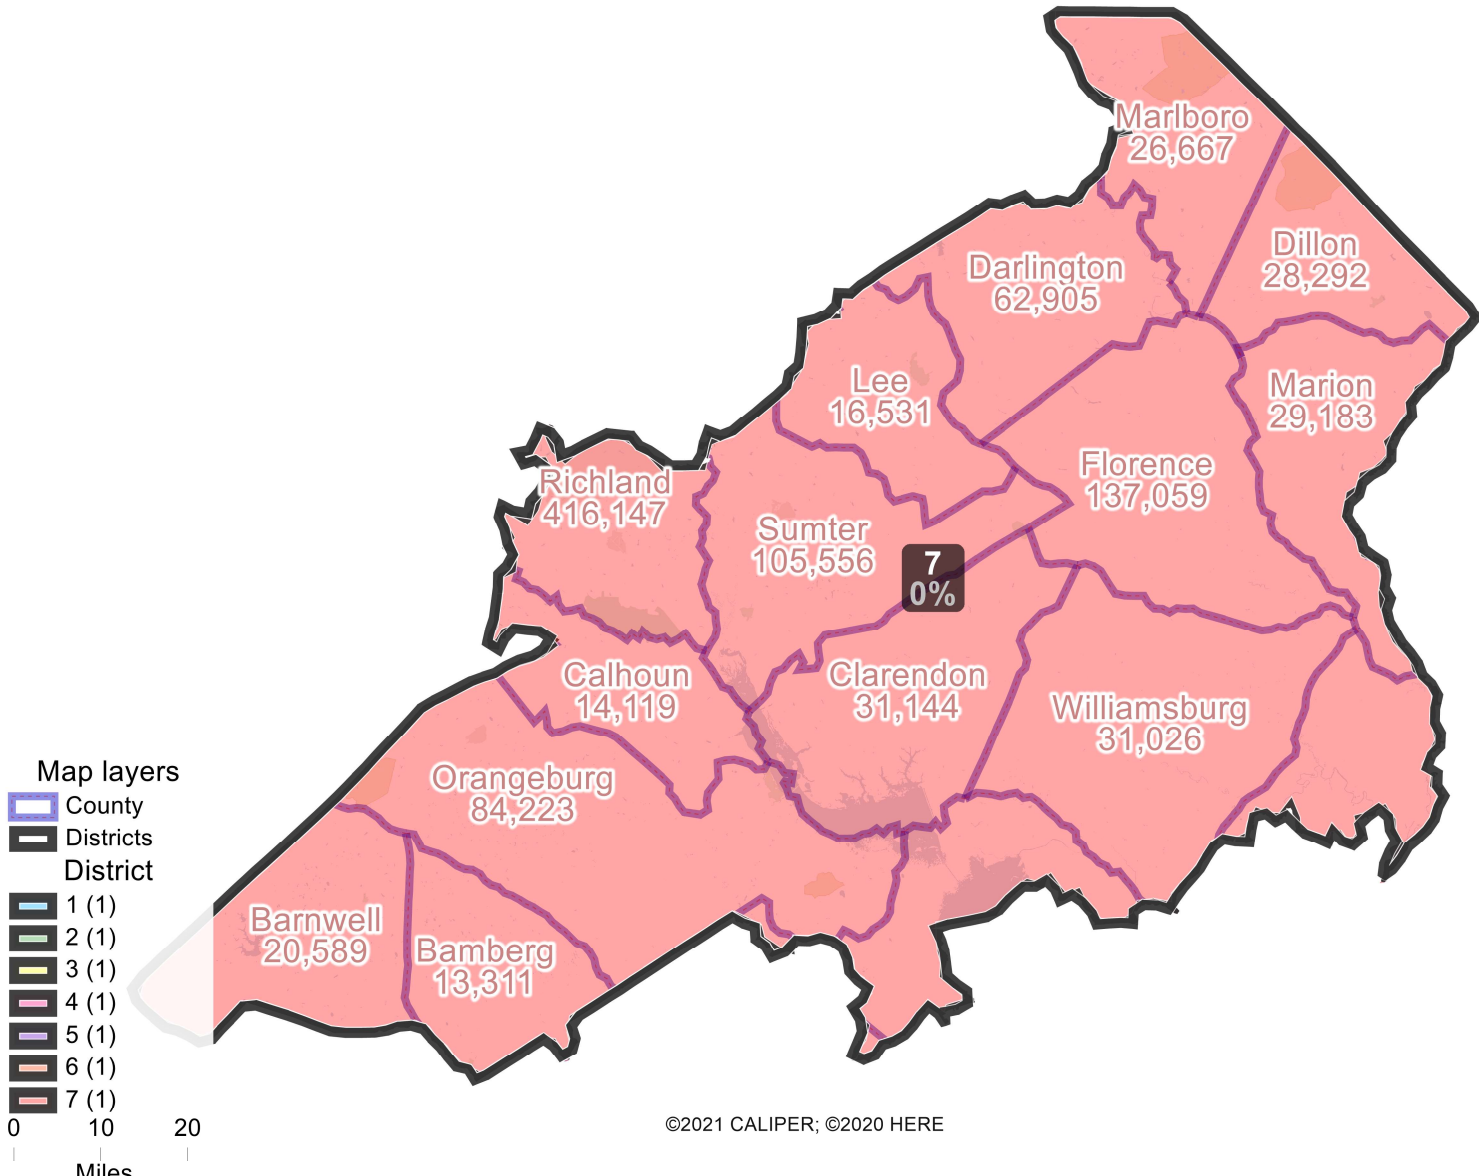

District: 7

Field	Value
District	7
Population	731,204
Deviation	0
% Deviation	0%
% H18+_Pop	3.1%
% D 20_Pres	57.8%
Total CVAP 19	582,994
% NH CVAP 19	98.0%
% NH White CVAP 19	45.8%
% NH Black CVAP 19	50.1%
% NH Asian CVAP 19	0.9%
% H CVAP 19	2.0%
Reock	0.39
White	315200
% White	43.11%
Black	361290
% Black	49.41%
18+_Pop	573685
18+_AP_BlK	284341
% 18+_AP_BlK	49.56%
H18+_Pop	17797
D 20_Pres	200527.61
R 20_Pres	146190.70
% R 20_Pres	42.16%
20_Pres	346718.31
% 20_Pres	47.42%
% Total CVAP 19	79.73%
NH CVAP 19	571426.20
NH White CVAP 19	266844.33
NH Black CVAP 19	291852.32
NH Asian CVAP 19	5217.07
H CVAP 19	11494.04
18+ pop 20	573677
% 18+ pop 20	78.46%

Map layers

- County
- Districts

District

- 1 (1)
- 2 (1)
- 3 (1)
- 4 (1)
- 5 (1)
- 6 (1)
- 7 (1)

0 10 20
Miles