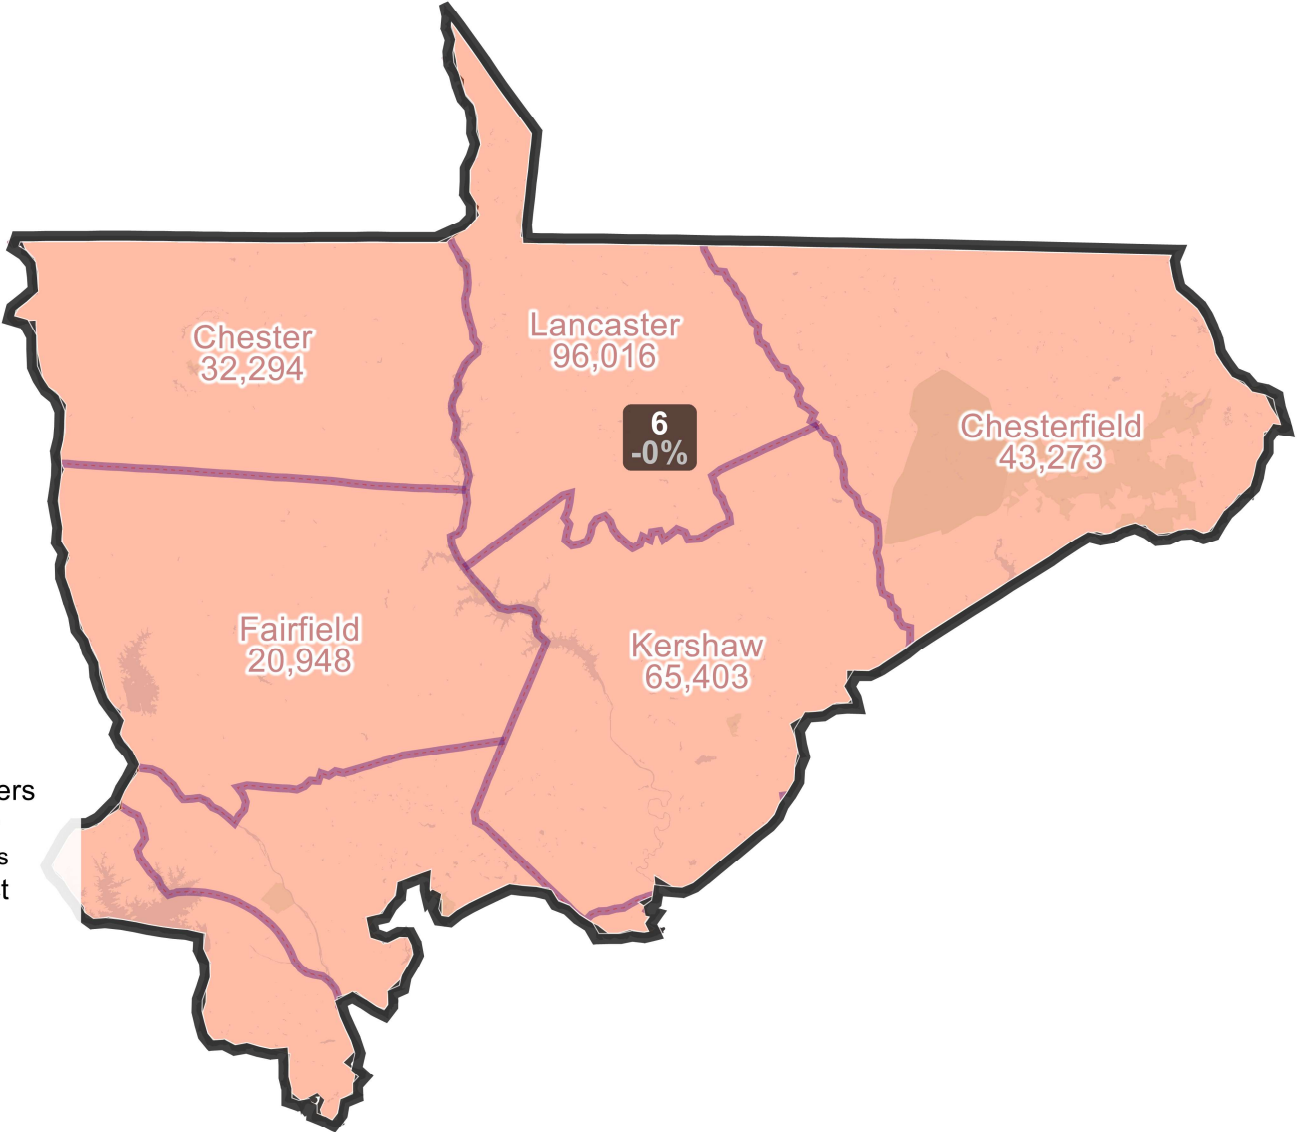

District: 6

Field	Value
District	6
Population	731,203
Deviation	-1
% Deviation	-0%
% H18+_Pop	4.8%
% D 20_Pres	52.1%
Total CVAP 19	544,073
% NH CVAP 19	97.3%
% NH White CVAP 19	61.6%
% NH Black CVAP 19	33.4%
% NH Asian CVAP 19	1.4%
% H CVAP 19	2.7%
Reock	0.48
White	415548
% White	56.83%
Black	234323
% Black	32.05%
18+_Pop	573210
18+_AP_BlK	184943
% 18+_AP_BlK	32.26%
H18+_Pop	27688
D 20_Pres	185603.87
R 20_Pres	170798.66
% R 20_Pres	47.92%
20_Pres	356402.53
% 20_Pres	48.74%
% Total CVAP 19	74.41%
NH CVAP 19	529636.08
NH White CVAP 19	335030.44
NH Black CVAP 19	181599.37
NH Asian CVAP 19	7788.83
H CVAP 19	14486.77
18+ pop 20	573197
% 18+ pop 20	78.39%

Map layers

- County
- Districts
- District
- 1 (1)
- 2 (1)
- 3 (1)
- 4 (1)
- 5 (1)
- 6 (1)
- 7 (1)

0 7.5 15
Miles