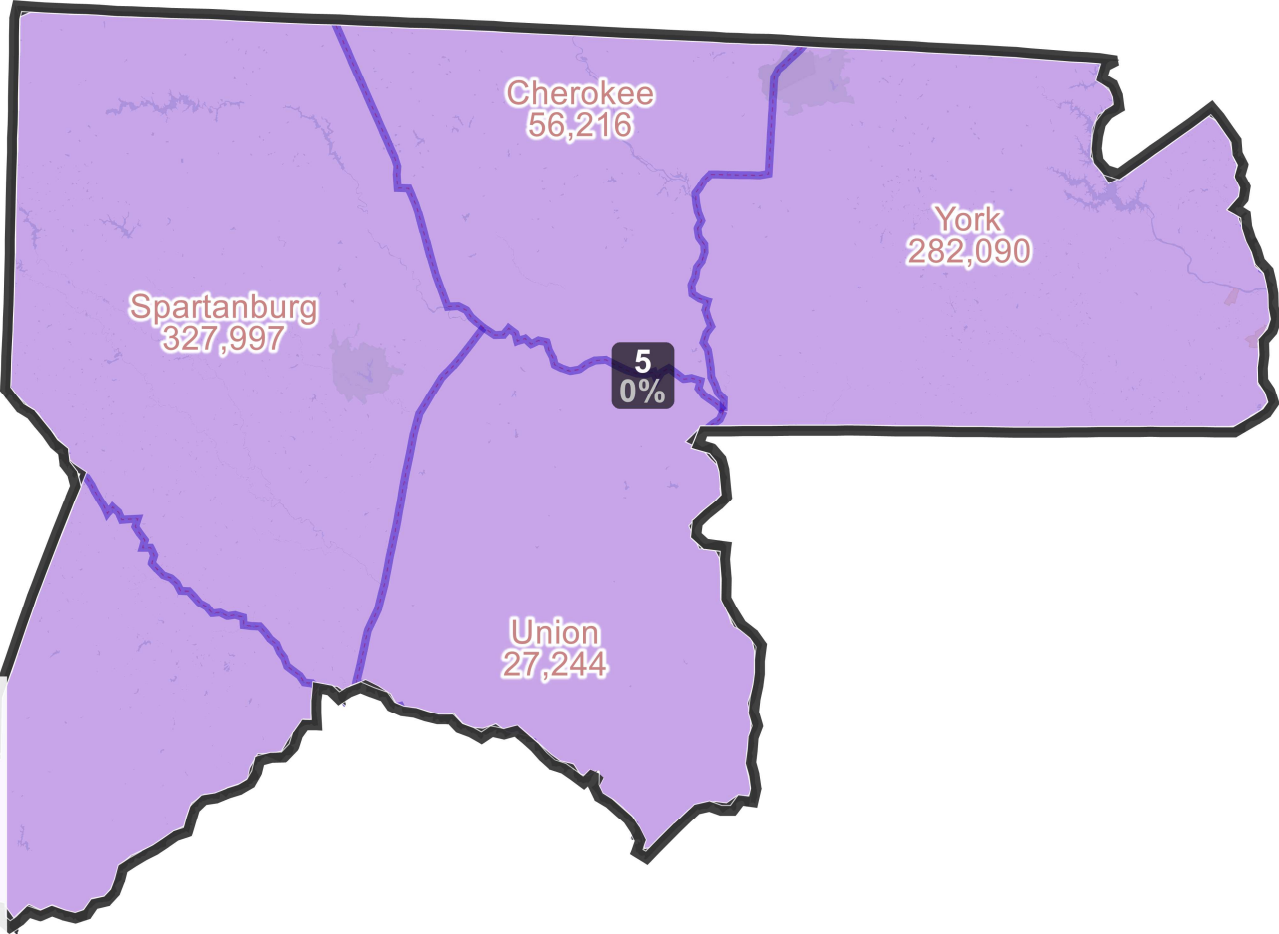

District: 5

Map layers

- County
- Districts

District

- 1 (1)
- 2 (1)
- 3 (1)
- 4 (1)
- 5 (1)
- 6 (1)
- 7 (1)

0 5 10
Miles

©2021 CALIPER; ©2020 HERE

Field	Value
District	5
Population	731,204
Deviation	0
% Deviation	0%
% H18+_Pop	6.1%
% D 20_Pres	37.6%
Total CVAP 19	512,233
% NH CVAP 19	97.0%
% NH White CVAP 19	73.5%
% NH Black CVAP 19	20.8%
% NH Asian CVAP 19	1.6%
% H CVAP 19	3.0%
Reock	0.43
White	494641
% White	67.65%
Black	143427
% Black	19.62%
18+_Pop	559166
18+_AP_BlK	113146
% 18+_AP_BlK	20.23%
H18+_Pop	33978
D 20_Pres	128916.21
R 20_Pres	214223.80
% R 20_Pres	62.43%
20_Pres	343140.01
% 20_Pres	46.93%
% Total CVAP 19	70.05%
NH CVAP 19	497116.21
NH White CVAP 19	376608.57
NH Black CVAP 19	106574.90
NH Asian CVAP 19	8226.25
H CVAP 19	15168.71
18+ pop 20	559161
% 18+ pop 20	76.47%