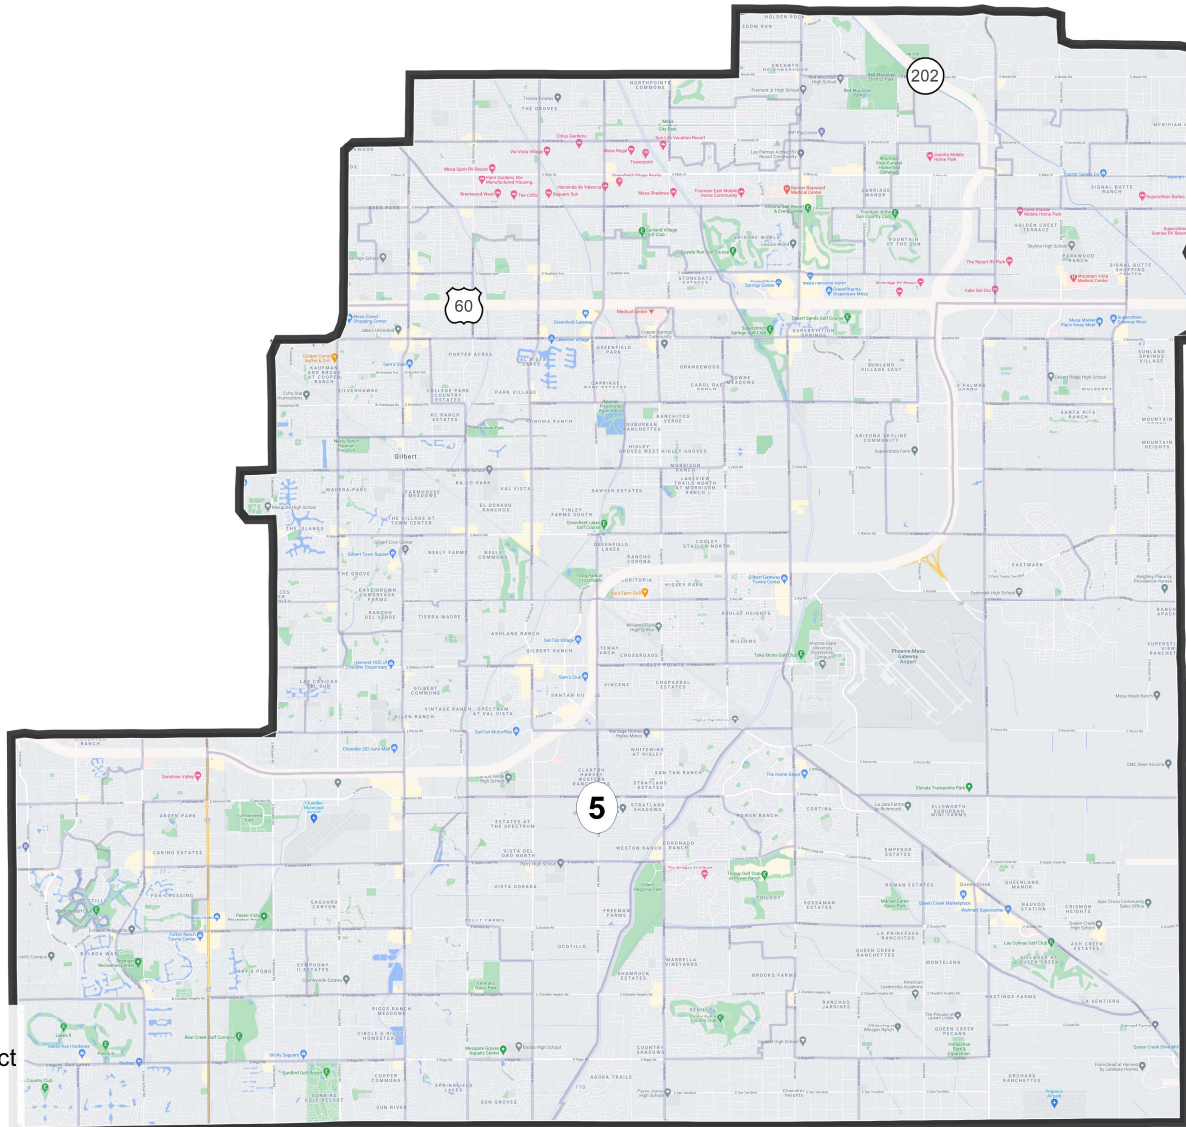

District: 5

Map layers
 Voting District
 County
 Districts

0 1.5 3
 Miles

©2021 CALIPER; ©2020 HERE

Field	Value
District	5
Population	794611
Deviation	0
% Deviation	0%
ernate Schwartzberg	1.28
Polsby Popper	0.61
Perimeter	71.42
Reock	0.53
NH_Wht	523699
% NH_Wht	65.91%
AP_Blk	42098
% AP_Blk	5.3%
AP_Ind	23258
% AP_Ind	2.93%
AP_Asn	62443
% AP_Asn	7.86%
AP_Hwn	5123
% AP_Hwn	0.64%
AP_Oth	109484
% AP_Oth	13.78%
Hispanic Origin	148823
% Hispanic Origin	18.73%
18+_Pop	591481
NH18+_Wht	410172
% NH18+_Wht	69.35%
18+_AP_Blk	27096
% 18+_AP_Blk	4.58%
18+_AP_Ind	15549
% 18+_AP_Ind	2.63%
18+_AP_Asn	43043
% 18+_AP_Asn	7.28%
18+_AP_Hwn	3219
% 18+_AP_Hwn	0.54%
18+_AP_Oth	74455
% 18+_AP_Oth	12.59%